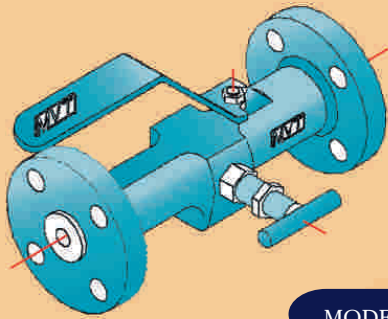

MODEL MBBFF

MODEL MBBFT

MODULAR DOUBLE BALL BLOCK & NEEDLE BLEED VALVES - 1/2"-2" FULL & REDUCED BORE

MODEL CBBFF

MODEL CBBFT

COMPACT DOUBLE BALL BLOCK & NEEDLE BLEED VALVES - 10mm BORE ONLY

MODEL NNNFF

MODEL NNNFT

NEEDLE DOUBLE BLOCK & NEEDLE BLEED VALVES - 4.5mm BORE

MODEL MBFF

MODEL MBFT

MODULAR SINGLE BALL BLOCK & NEEDLE BLEED VALVES - 1/2"-2" FULL & REDUCED BORE

MODEL CBFF

MODEL CBFT

COMPACT SINGLE BALL BLOCK & NEEDLE BLEED BALL VALVES - 10mm BORE

MODEL NNFF

MODEL NNFT

NEEDLE SINGLE BLOCK & NEEDLE BLEED VALVES - 4.5mm BORE ONLY

MODEL PBFF

MODEL PBFT

PIPELINE BALL VALVES - 1/2" - 2" FULL & REDUCED BORE