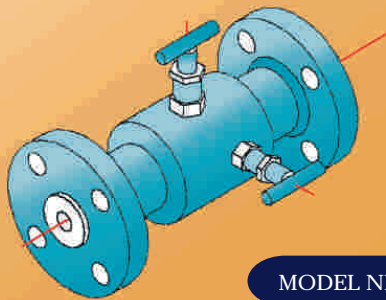

MODEL MBBFF

MODEL MBBFT

MODULAR DOUBLE BALL BLOCK & NEEDLE BLEED VALVES - 1/2"-2" FULL & REDUCED BORE

MODEL CBBFF

MODEL CBBFT

COMPACT DOUBLE BALL BLOCK & NEEDLE BLEED VALVES - 10mm BORE ONLY

MODEL NNNFF

MODEL NNNFT

NEEDLE DOUBLE BLOCK & NEEDLE BLEED VALVES - 4.5mm BORE

MODEL MBFF

MODEL MBFT

MODULAR SINGLE BALL BLOCK & NEEDLE BLEED VALVES - 1/2"-2" FULL & REDUCED BORE

MODEL CBFF

MODEL CBFT

COMPACT SINGLE BALL BLOCK & NEEDLE BLEED BALL VALVES - 10mm BORE

MODEL NNFF

MODEL NNFT

NEEDLE SINGLE BLOCK & NEEDLE BLEED VALVES - 4.5mm BORE ONLY

MODEL PBFF

MODEL PBFT

PIPELINE BALL VALVES - 1/2" - 2" FULL & REDUCED BORE