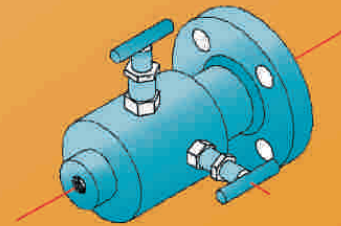

MODEL MBBFF

MODEL MBBFT

MODULAR DOUBLE BALL BLOCK & NEEDLE BLEED VALVES - 1/2"-2" FULL & REDUCED BORE

MODEL CBBFF

MODEL CBBFT

COMPACT DOUBLE BALL BLOCK & NEEDLE BLEED VALVES - 10mm BORE ONLY

MODEL NNNFF

MODEL NNNFT

NEEDLE DOUBLE BLOCK & NEEDLE BLEED VALVES - 4.5mm BORE

MODEL MBFF

MODEL MBFT

MODULAR SINGLE BALL BLOCK & NEEDLE BLEED VALVES - 1/2"-2" FULL & REDUCED BORE

MODEL CBFF

MODEL CBFT

COMPACT SINGLE BALL BLOCK & NEEDLE BLEED BALL VALVES - 10mm BORE

MODEL NNFF

MODEL NNFT

NEEDLE SINGLE BLOCK & NEEDLE BLEED VALVES - 4.5mm BORE ONLY

MODEL PBFF

MODEL PBFT

PIPELINE BALL VALVES - 1/2" - 2" FULL & REDUCED BORE