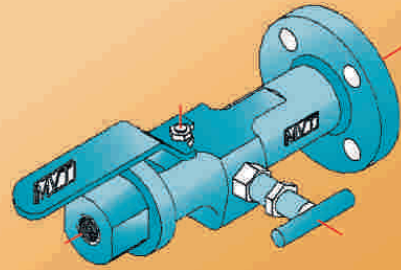

MODEL MBBFF

MODEL MBBFT

MODULAR DOUBLE BALL BLOCK & NEEDLE BLEED VALVES - 1/2"-2" FULL & REDUCED BORE

MODEL CBBFF

MODEL CBBFT

COMPACT DOUBLE BALL BLOCK & NEEDLE BLEED VALVES - 10mm BORE ONLY

MODEL NNNFF

MODEL NNNFT

NEEDLE DOUBLE BLOCK & NEEDLE BLEED VALVES - 4.5mm BORE

MODEL MBFF

MODEL MBFT

MODULAR SINGLE BALL BLOCK & NEEDLE BLEED VALVES - 1/2"-2" FULL & REDUCED BORE

MODEL CBFF

MODEL CBFT

COMPACT SINGLE BALL BLOCK & NEEDLE BLEED BALL VALVES - 10mm BORE

MODEL NNFF

MODEL NNFT

NEEDLE SINGLE BLOCK & NEEDLE BLEED VALVES - 4.5mm BORE ONLY

MODEL PBFF

MODEL PBFT

PIPELINE BALL VALVES - 1/2" - 2" FULL & REDUCED BORE