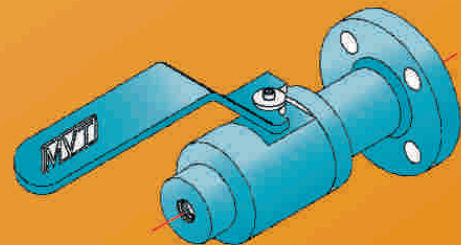

MODEL MBBFF

MODEL MBBFT

MODULAR DOUBLE BALL BLOCK & NEEDLE BLEED VALVES - 1/2"-2" FULL & REDUCED BORE

MODEL CBBFF

MODEL CBBFT

COMPACT DOUBLE BALL BLOCK & NEEDLE BLEED VALVES - 10mm BORE ONLY

MODEL NNNFF

MODEL NNNFT

NEEDLE DOUBLE BLOCK & NEEDLE BLEED VALVES - 4.5mm BORE

MODEL MBFF

MODEL MBFT

MODULAR SINGLE BALL BLOCK & NEEDLE BLEED VALVES - 1/2"-2" FULL & REDUCED BORE

MODEL CBFF

MODEL CBFT

COMPACT SINGLE BALL BLOCK & NEEDLE BLEED BALL VALVES - 10mm BORE

MODEL NNFF

MODEL NNFT

NEEDLE SINGLE BLOCK & NEEDLE BLEED VALVES - 4.5mm BORE ONLY

MODEL PBFF

MODEL PBFT

PIPELINE BALL VALVES - 1/2" - 2" FULL & REDUCED BORE